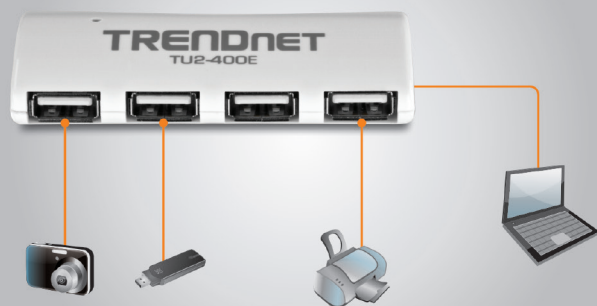

SPECIFICATIONS

HARDWARE

Standard	• USB 2.0, USB 1.1
USB Controller	• OHCI, EHCI
Ports	• 1 x upstream port (type mini-B) • 4 x downstream ports (type A)
Data Rate	• Up to 480 Mbps
Power Source	• Bus-powered: max 500 mA • Self powered 5 V / 2.0 A (optional external power adapter sold separately)
Power Consumption	• 0.003 W (min.)
LED	• Power
Dimension	• 80 x 35 x 10 mm (3.1 x 1.4 x 0.4 inches)
Weight	• 25 g (0.9 oz.)
Temperature	• Operating: 0°C~ 40°C (32°F ~ 104°F) • Storage: -20°C to 70°C (-4°F ~ 158°F)
Humidity	• Max 90 % (non-condensing)
Certifications	• FCC, CE

NETWORKING SOLUTIONS

4 Port USB Hub TU2-400E

— 480 Mbps USB 2.0

PACKAGE CONTENTS

TU2-400E

Quick Installation Guide

USB type A to mini-B cable (60 cm / 2 ft.)

RELATED PRODUCTS

TU2-700	7-Port High Speed USB Hub w/ Power Adapter
TU2-ET100	USB to 10/100 Mbps Adapter
TU2-ETG	USB to Gigabit Ethernet Adapter

CONTACT INFORMATION

TRENDNET

20675 Manhattan Place, Torrance, CA 90501 USA

Tel: 1-310-961-5500

Fax: 1-310-961-5511

Web: www.trendnet.com

Email: sales@trendnet.com

1-888-326-6061